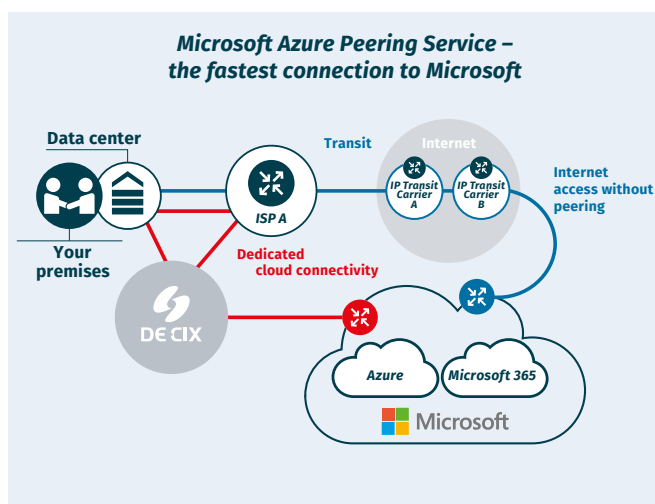

The Microsoft Azure Peering Service offers you access to Microsoft's AS8075 via a dedicated layer 2 domain, without the need to fulfil Microsoft's peering requirements. Benefit from a Microsoft-supported, DDoS-free connection with binding SLAs, guaranteed bandwidth, and a pre-defined path.

Benefits of the Microsoft Azure Peering Service via DE-CIX

The Microsoft Azure Peering Service via DE-CIX provides highly reliable and optimized Internet connectivity to Microsoft's services (all Microsoft Azure prefixes):

- → High-performance connectivity to Microsoft.
- → An optimum network connection to the nearest edge PoP of the Microsoft network.
- → Reduced performance issues and therefore happier end users.
- → Geo-redundancy – DE-CIX interconnects redundantly to multiple Microsoft routers.
- → A guaranteed DDoS-free connection even for the smallest bandwidths.
- → Binding SLAs and supported by Microsoft.

Additionally, you can take advantage of Microsoft's Internet latency telemetry and route monitoring, getting alerts for hijacks, leaks, and any Border Gateway Protocol (BGP) misconfigurations.

All you need is an ASN

No minimum bandwidth is required to benefit from the Microsoft Azure Peering Service via DE-CIX, but you do need a public ASN (Autonomous System Number) to participate. DE-CIX offers a rich ecosystem of partners that can help you with the connection and provisioning of the service.

How enterprises benefit from direct access to Microsoft

Download our white paper to find out more about the Microsoft Azure Peering Service and to find out how your enterprise can benefit from a direct, secure path to the Microsoft Azure cloud services, including Microsoft 365.