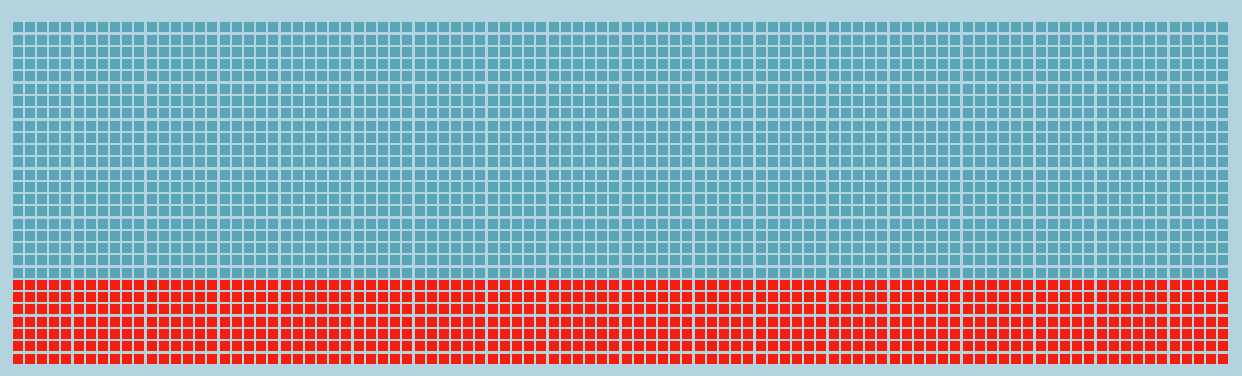

DE-CIX 2021 in numbers

2400+
connected networks

14%
increase

88.6Tbit
total capacity

25%
increase

38 Exabytes
total traffic volume

that's 38,500,000,000 Gigabytes
or more than 300 million smart
phones with 128GB memory.

2800
ports in use

Over 700 of them active
100 GE ports

32
Internet Exchanges

5
new: Borneo, Phoenix, Oslo,
Kristiansand, Esbjerg

100+
partners

3
top resellers:
CoreBackbone, Globenet & Megafon

IN FRANKFURT

1060
connected networks

58Tbit
connected capacity

10.8Tbit/s
peak traffic