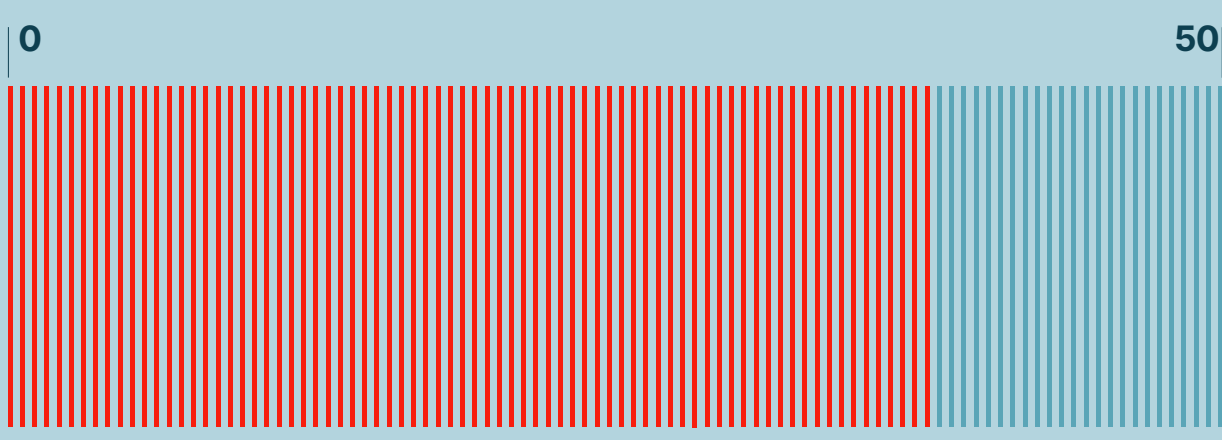

DE-CIX 2021 in numbers

2400+
connected networks

14%
increase

88.6Tbit
total capacity

25%
increase

38 Exabytes
total traffic volume

that's 38,500,000,000 Gigabytes
or more than 300 million smart
phones with 128GB memory.

58Tbit
connected capacity

10.8Tbit/s
peak traffic